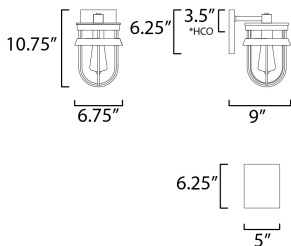

LAMPING

INPUT VOLTAGE : 120V
BULB : 1 x 60W Incandescent E26 Medium , 60W Total
BULB INCLUDED : (Not Included)
DIMMABLE : Yes
LIGHTING_DIRECTION : Down